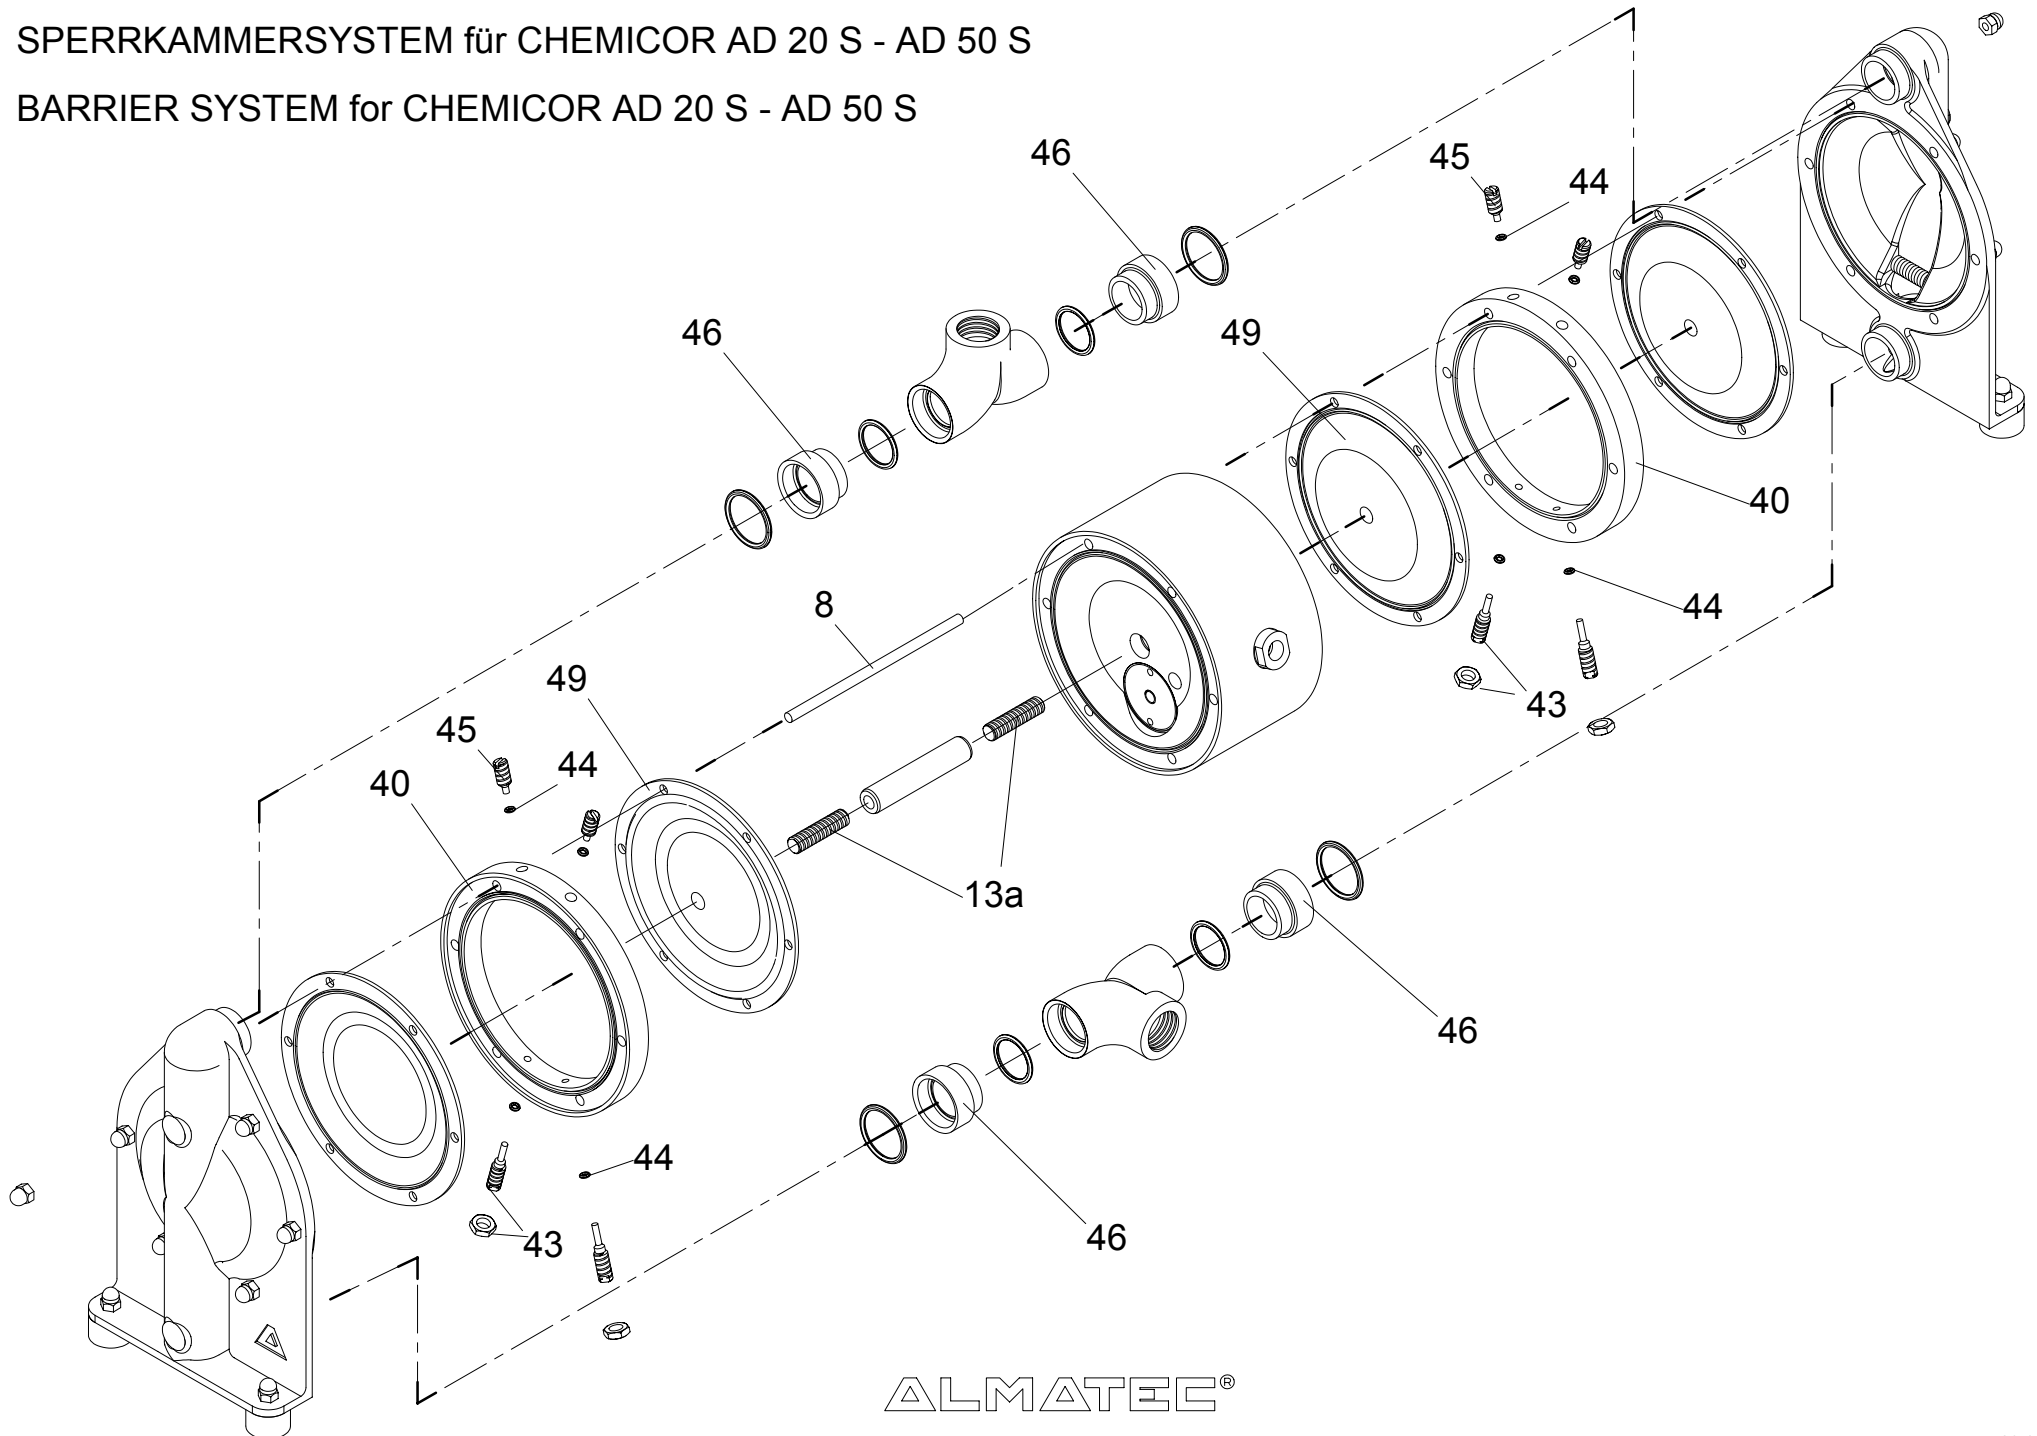

Exploded views AD Chemicor

- AD Chemicor standard
- Pumps with barrier chamber system
- Pulsation damper AT

CHEMICOR AD 20 - AD 50

Pos. / Item 8 : AD 20 / AD 32 - 6 x
 Pos. / Item 8 : AD 50 - 8 x

SPERRKAMMERSYSTEM für CHEMICOR AD 20 S - AD 50 S

BARRIER SYSTEM for CHEMICOR AD 20 S - AD 50 S

ALMATEC®

AT 20 - AT 50

Pulsationsdämpfer Metall

Pulsation Damper Metal

Pos. / Item 10 : AT 20 / AT 32 - 6 x

Pos. / Item 10 : AT 50 - 8 x