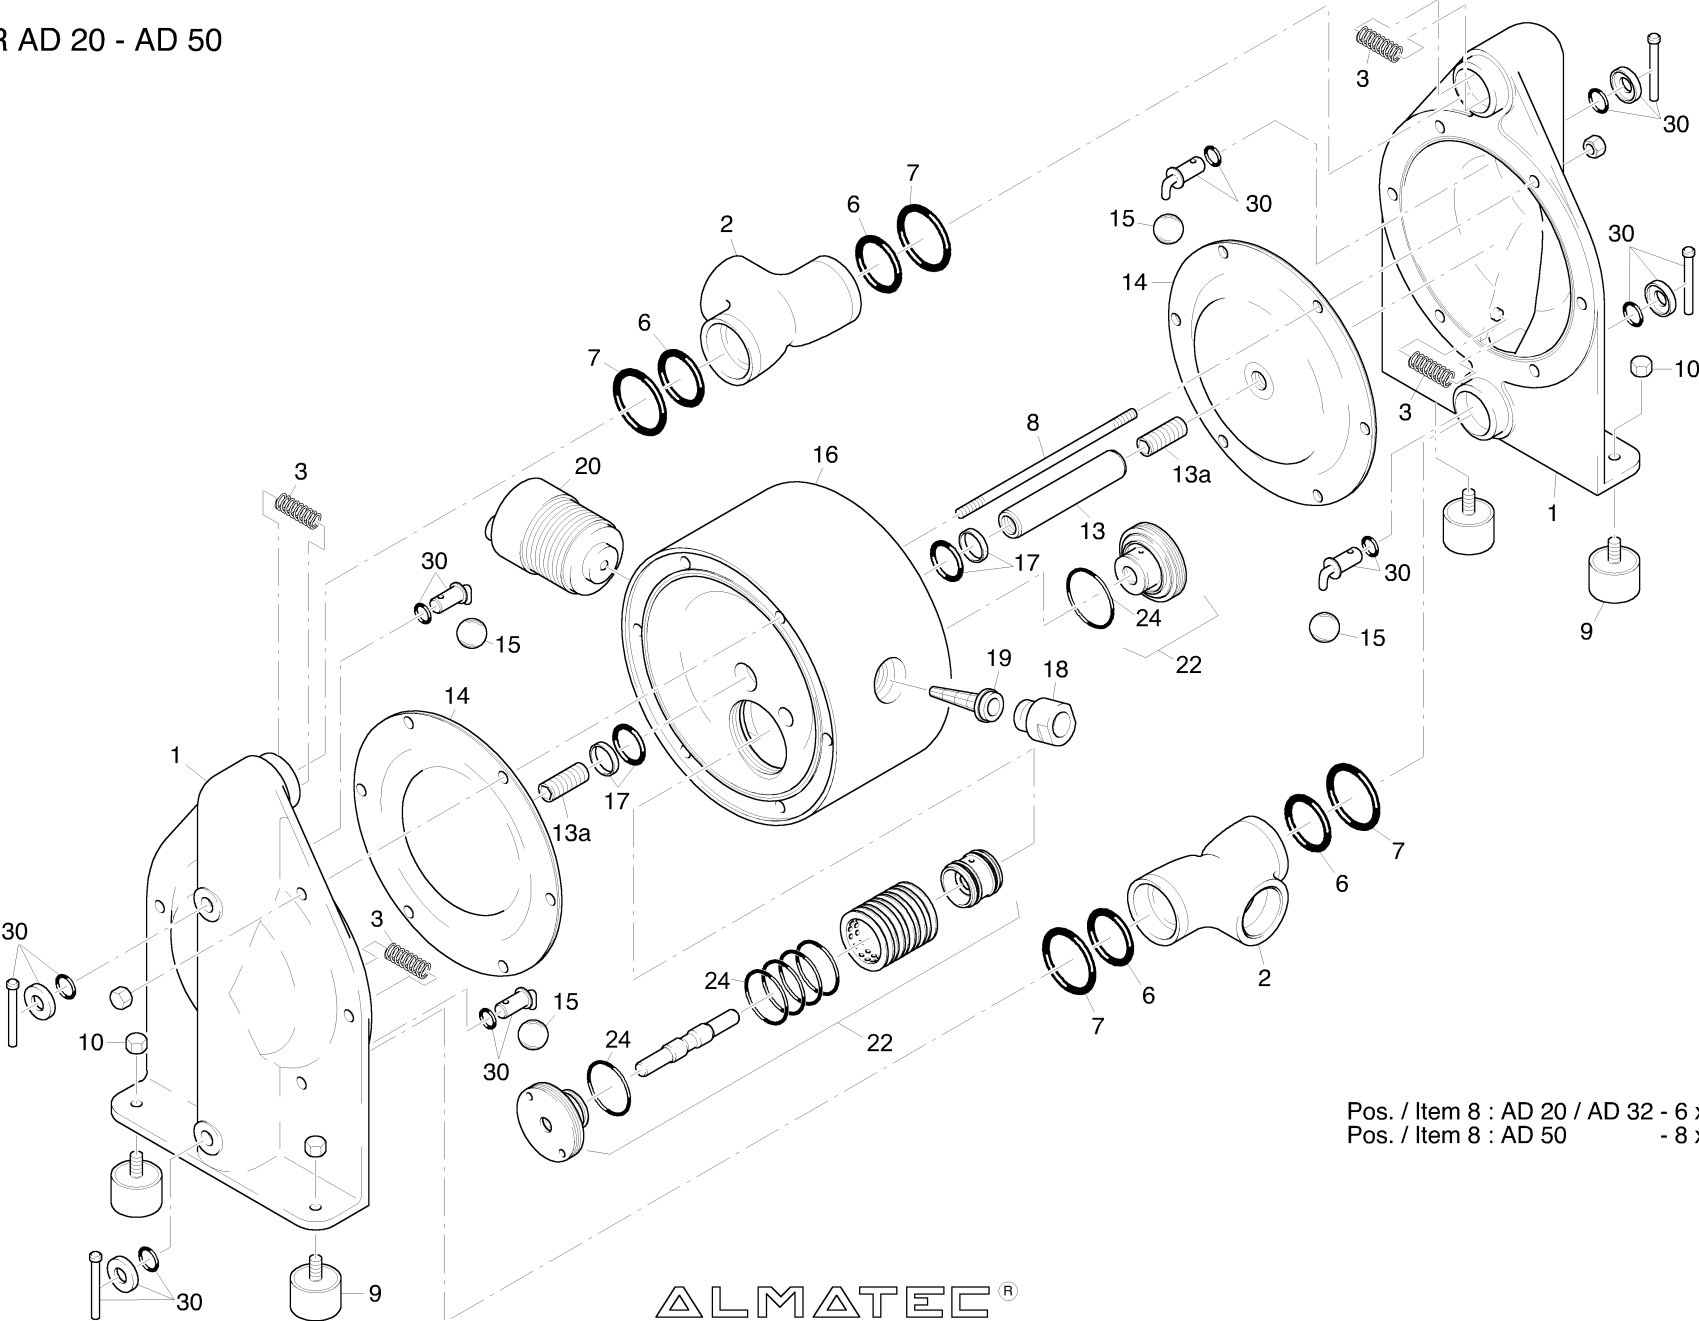

Exploded views AD Chemicor

- AD Chemicor standard
- Pumps with barrier chamber system
- Pulsation damper AT

CHEMICOR AD 20 - AD 50

Pos. / Item 8 : AD 20 / AD 32 - 6 x
 Pos. / Item 8 : AD 50 - 8 x

SPERRKAMMERSYSTEM für CHEMICOR AD 20 S - AD 50 S

BARRIER SYSTEM for CHEMICOR AD 20 S - AD 50 S

ALMATEC®

AT 20 - AT 50

Pulsationsdämpfer Metall

Pulsation Damper Metal

Pos. / Item 10 : AT 20 / AT 32 - 6 x

Pos. / Item 10 : AT 50 - 8 x